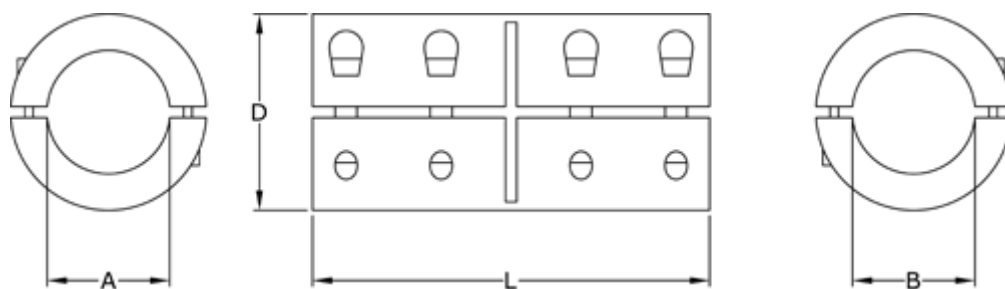

# Data Sheet

Article number: 3323046601008

Description: Rigid coupling size 8 bore 8/8 mm  
Two piece clamp, steel

## Measures

A = 8  
B = 8  
D = 24  
L = 35  
Screw = M3x10